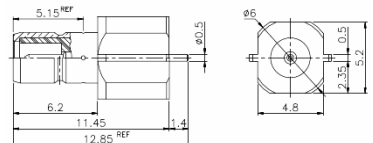

DIMENSIONS

**SMB PLUG
SOLDER
RIGHT ANGLE**

**SMB JACK CRIMP
BULKHEAD
STRAIGHT**

RSBPS01

DIMENSIONS

RSBJB01

DIMENSIONS

**SMB PLUG
SOLDER
STRAIGHT**

RSBPM01

DIMENSIONS

SMB PLUG
P.C.B. MOUNT
STRAIGHT

RSBJM01R

DIMENSIONS

SMB JACK
P.C.B. MOUNT
RIGHT ANGLE

RSBJP01

DIMENSIONS

SMB JACK
PANEL MOUNT
STRAIGHT

RSBJMB01R

DIMENSIONS

SMB JACK (BLH)
P.C.B. MOUNT
RIGHT ANGLE

RSBJM01

DIMENSIONS

SMB JACK
P.C.B. MOUNT
STRAIGHT

RSBJE01

DIMENSIONS

SMB JACK
END LAUNCH
SMT