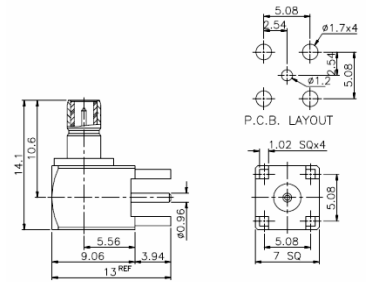

DIMENSIONS

**SMB PLUG
SOLDER
RIGHT ANGLE**

**SMB JACK CRIMP
BULKHEAD
STRAIGHT**

RSBPS01

DIMENSIONS

RSBJB01

DIMENSIONS

**SMB PLUG
SOLDER
STRAIGHT**

**SMB JACK RECEPT
BULKHEAD
STRAIGHT**

RF CONNECTORS / SMB

RSBPM01R

DIMENSIONS

SMB PLUG
P.C.B. MOUNT
RIGHT ANGLE

RSBJSB01

DIMENSIONS

SMB JACK SOLDER
BULKHEAD
STRAIGHT

RSBPM01

DIMENSIONS

SMB PLUG
P.C.B. MOUNT
STRAIGHT

RSBJM01R

DIMENSIONS

SMB JACK
P.C.B. MOUNT
RIGHT ANGLE

RSBJP01

DIMENSIONS

SMB JACK
PANEL MOUNT
STRAIGHT

RSBJMB01R

DIMENSIONS

SMB JACK (BLH)
P.C.B. MOUNT
RIGHT ANGLE

RSBJM01

DIMENSIONS

SMB JACK
P.C.B. MOUNT
STRAIGHT

RSBJE01