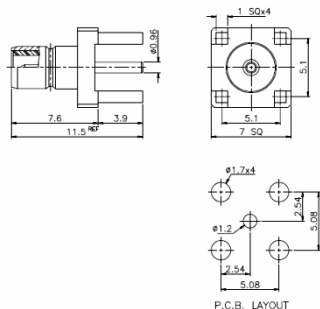

DIMENSIONS

**SMB PLUG
SOLDER
RIGHT ANGLE**

**SMB JACK CRIMP
BULKHEAD
STRAIGHT**

RSBPS01

DIMENSIONS

RSBJB01

DIMENSIONS

**SMB PLUG
SOLDER
STRAIGHT**

RSBPM01

DIMENSIONS

SMB PLUG
P.C.B. MOUNT
STRAIGHT

RSBJM01R

DIMENSIONS

SMB JACK
P.C.B. MOUNT
RIGHT ANGLE

RSBJP01

DIMENSIONS

SMB JACK
PANEL MOUNT
STRAIGHT

RSBJMB01R

DIMENSIONS

SMB JACK (BLH)
P.C.B. MOUNT
RIGHT ANGLE

RSBJM01

DIMENSIONS

SMB JACK
P.C.B. MOUNT
STRAIGHT

RSBJE01

DIMENSIONS

SMB JACK
END LAUNCH
SMT