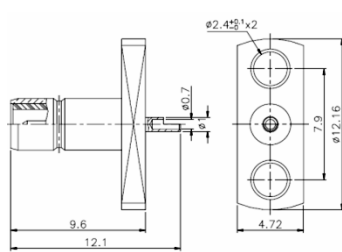

DIMENSIONS

**SMB PLUG
SOLDER
RIGHT ANGLE**

**SMB JACK CRIMP
BULKHEAD
STRAIGHT**

RSBPS01

DIMENSIONS

RSBJB01

DIMENSIONS

**SMB PLUG
SOLDER
STRAIGHT**

**SMB JACK RECEPT
BULKHEAD
STRAIGHT**

RF CONNECTORS / SMB

RSBPM01R

DIMENSIONS

SMB PLUG
P.C.B. MOUNT
RIGHT ANGLE

RSBJSB01

DIMENSIONS

SMB JACK SOLDER
BULKHEAD
STRAIGHT

RSBPM01

DIMENSIONS

SMB PLUG
P.C.B. MOUNT
STRAIGHT

RSBJM01R

DIMENSIONS

SMB JACK
P.C.B. MOUNT
RIGHT ANGLE

RSBJP01

DIMENSIONS

SMB JACK
PANEL MOUNT
STRAIGHT

RSBJMB01R

DIMENSIONS

SMB JACK (BLH)
P.C.B. MOUNT
RIGHT ANGLE

RSBJM01

DIMENSIONS

SMB JACK
P.C.B. MOUNT
STRAIGHT

RSBJE01