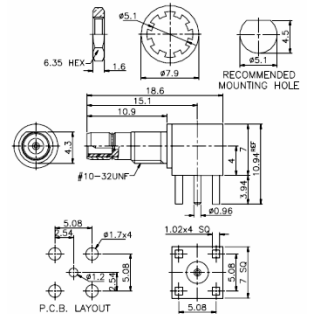

DIMENSIONS

**SMB PLUG
SOLDER
RIGHT ANGLE**

**SMB JACK CRIMP
BULKHEAD
STRAIGHT**

RSBPS01

DIMENSIONS

RSBJB01

DIMENSIONS

**SMB PLUG
SOLDER
STRAIGHT**

**SMB JACK RECEPT
BULKHEAD
STRAIGHT**

RF CONNECTORS / SMB

RSBPM01R

DIMENSIONS

SMB PLUG
P.C.B. MOUNT
RIGHT ANGLE

RSBJSB01

DIMENSIONS

SMB JACK SOLDER
BULKHEAD
STRAIGHT

RSBPM01

DIMENSIONS

SMB PLUG
P.C.B. MOUNT
STRAIGHT

RSBJM01R

DIMENSIONS

SMB JACK
P.C.B. MOUNT
RIGHT ANGLE

RSBJP01

DIMENSIONS

SMB JACK
PANEL MOUNT
STRAIGHT

RSBJMB01R

DIMENSIONS

SMB JACK (BLH)
P.C.B. MOUNT
RIGHT ANGLE

RSBJM01

DIMENSIONS

SMB JACK
P.C.B. MOUNT
STRAIGHT

RSBJE01