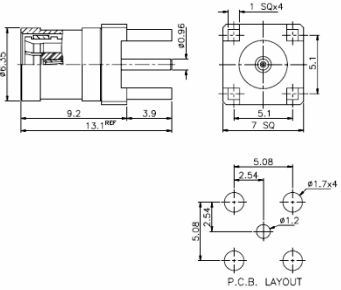

DIMENSIONS

**SMB PLUG
SOLDER
RIGHT ANGLE**

**SMB JACK CRIMP
BULKHEAD
STRAIGHT**

RSBPS01

DIMENSIONS

RSBJB01

DIMENSIONS

**SMB PLUG
SOLDER
STRAIGHT**

**SMB JACK RECEPT
BULKHEAD
STRAIGHT**

RF CONNECTORS / SMB

RSBPM01R

DIMENSIONS

SMB PLUG
P.C.B. MOUNT
RIGHT ANGLE

RSBJSB01

DIMENSIONS

SMB JACK SOLDER
BULKHEAD
STRAIGHT

RSBPM01

DIMENSIONS

SMB PLUG
P.C.B. MOUNT
STRAIGHT

RSBJM01R

DIMENSIONS

SMB JACK
P.C.B. MOUNT
RIGHT ANGLE

RSBJP01

DIMENSIONS

SMB JACK
PANEL MOUNT
STRAIGHT

RSBJMB01R

DIMENSIONS

SMB JACK (BLH)
P.C.B. MOUNT
RIGHT ANGLE

RSBJM01

DIMENSIONS

SMB JACK
P.C.B. MOUNT
STRAIGHT

RSBJE01