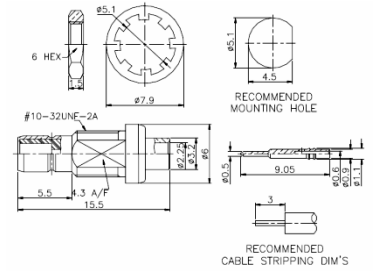

DIMENSIONS

**SMB PLUG
SOLDER
RIGHT ANGLE**

**SMB JACK CRIMP
BULKHEAD
STRAIGHT**

RSBPS01

DIMENSIONS

RSBJB01

DIMENSIONS

**SMB PLUG
SOLDER
STRAIGHT**

**SMB JACK RECEPT
BULKHEAD
STRAIGHT**

RF CONNECTORS / SMB

RSBPM01R

DIMENSIONS

SMB PLUG
P.C.B. MOUNT
RIGHT ANGLE

RSBJSB01

DIMENSIONS

SMB JACK SOLDER
BULKHEAD
STRAIGHT

RSBPM01

DIMENSIONS

SMB PLUG
P.C.B. MOUNT
STRAIGHT

RSBJM01R

DIMENSIONS

SMB JACK
P.C.B. MOUNT
RIGHT ANGLE

RSBJP01

DIMENSIONS

SMB JACK
PANEL MOUNT
STRAIGHT

RSBJMB01R

DIMENSIONS

SMB JACK (BLH)
P.C.B. MOUNT
RIGHT ANGLE

RSBJM01

DIMENSIONS

SMB JACK
P.C.B. MOUNT
STRAIGHT

RSBJE01